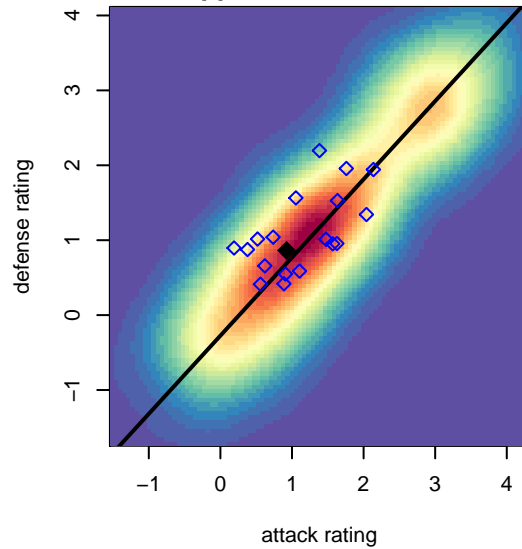

**attack and defense rating
relative to others at age
and all opponents in last 13 months**