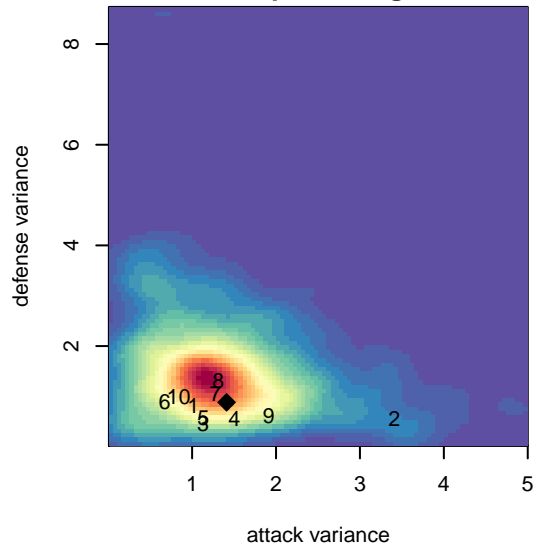

SSC Shadow C G00

Spokane SC Shadow
 Spokane, WA
 G00 total strength=1058
 attack=2.52 defense=2.37
 fall league = RCL G00 Div 4
 spr league = Win RCL G00 Div 4
 notes= Bellefeuille 2013-14

alt names used:
 SSC SHADOW G00C (WA)
 SSC Shadow G00-C
 SSC Shadow G00 C
 SSC Shadow G00-C
 SSC Shadow G00-C

Venues played:
 2014 Sounders FC Cup GU14
 2014 Les Schwab NW Cup U14 Gold / Silver U
 2014 RCL G00 Div 4
 2014 Win RCL G00 Div 4
 2014 WYS Presidents Cup G00 Division 2

**attack and defense variance (black dot)
relative to other teams
and top 10 in region**