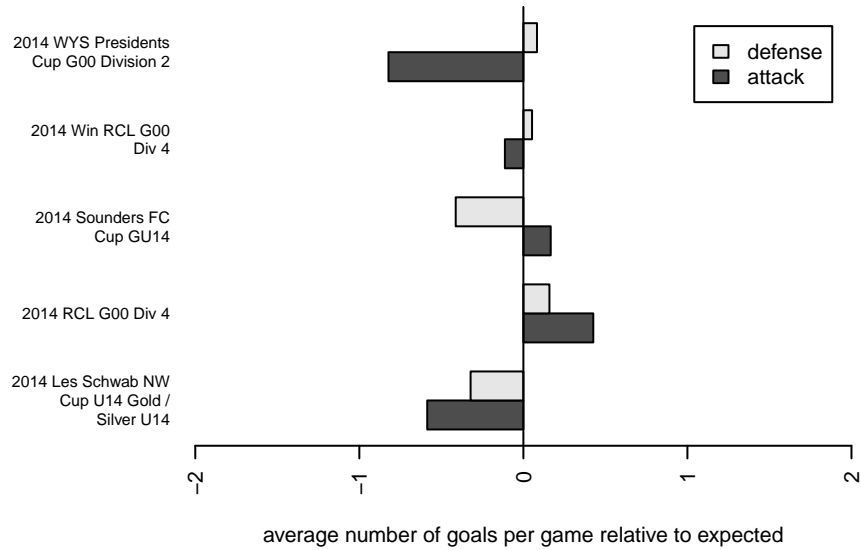

Performance relative to 13 month average