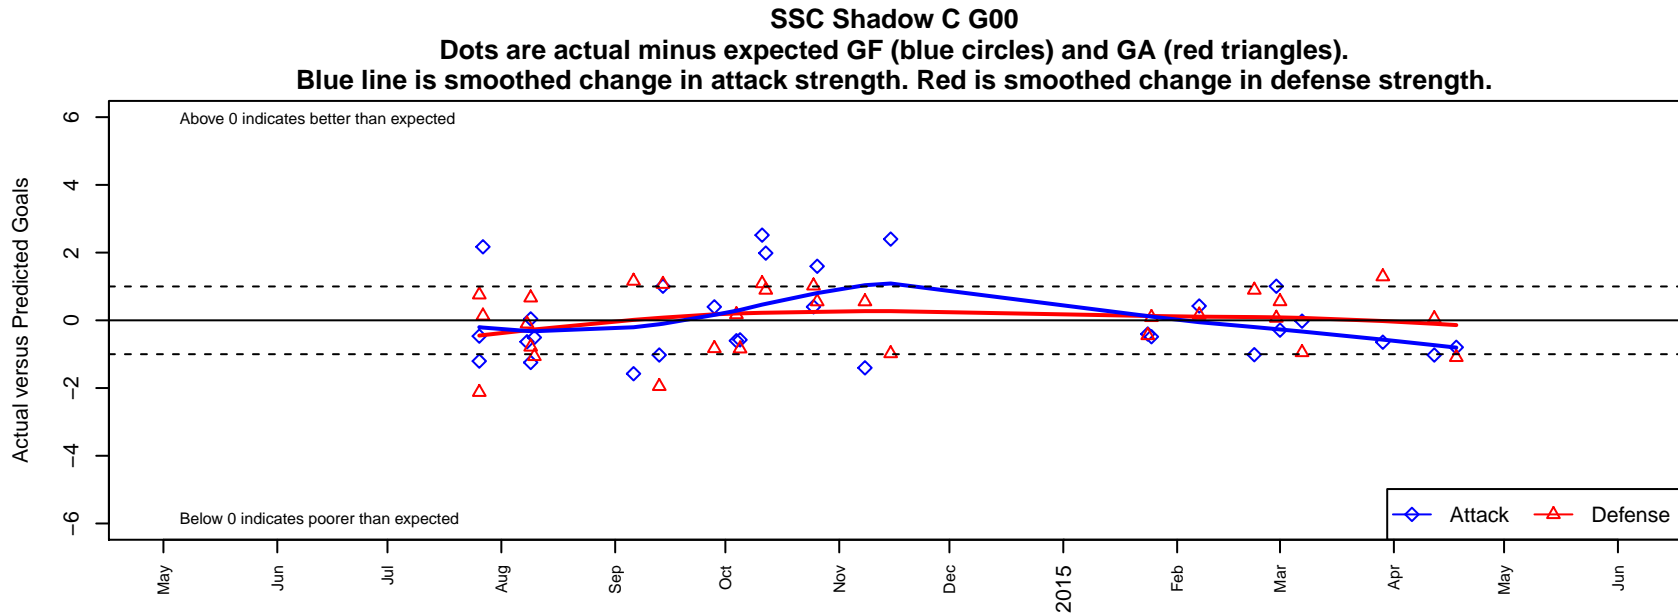

SSC Shadow C G00

Spokane SC Shadow
 Spokane, WA
 G00 total strength=1058
 attack=2.52 defense=2.37
 fall league = RCL G00 Div 4
 spr league = Win RCL G00 Div 4
 notes= Bellefeuille 2013-14

alt names used:
 SSC SHADOW G00C (WA)
 SSC Shadow G00-C
 SSC Shadow G00 C
 SSC Shadow G00-C
 SSC Shadow G00-C

Venues played:
 2014 Sounders FC Cup GU14
 2014 Les Schwab NW Cup U14 Gold / Silver U
 2014 RCL G00 Div 4
 2014 Win RCL G00 Div 4
 2014 WYS Presidents Cup G00 Division 2

**attack and defense variance (black dot)
relative to other teams
and top 10 in region**