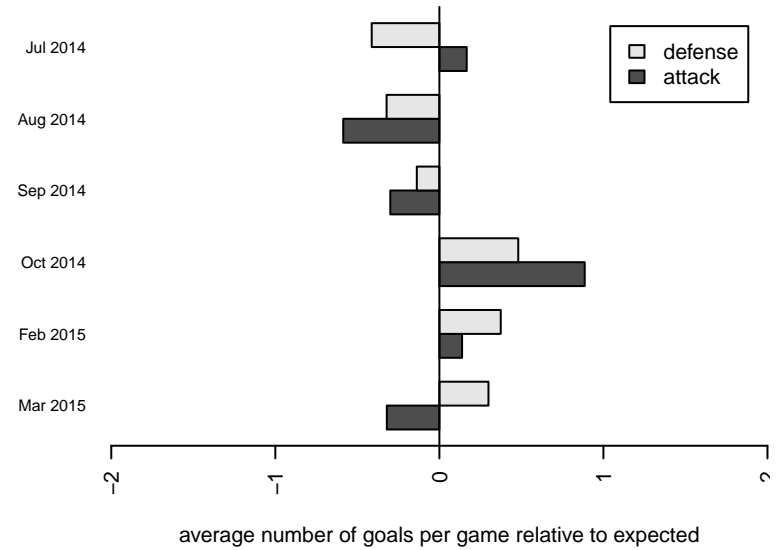

Performance relative to 13 month average