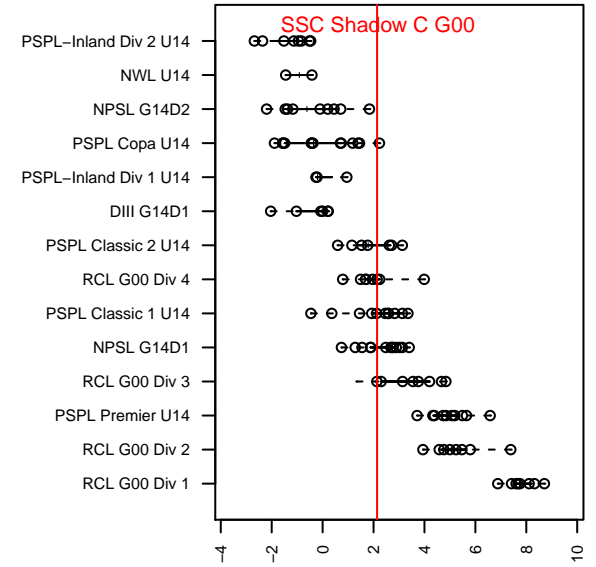

**attack and defense rating
relative to others at age
and all opponents in last 13 months**